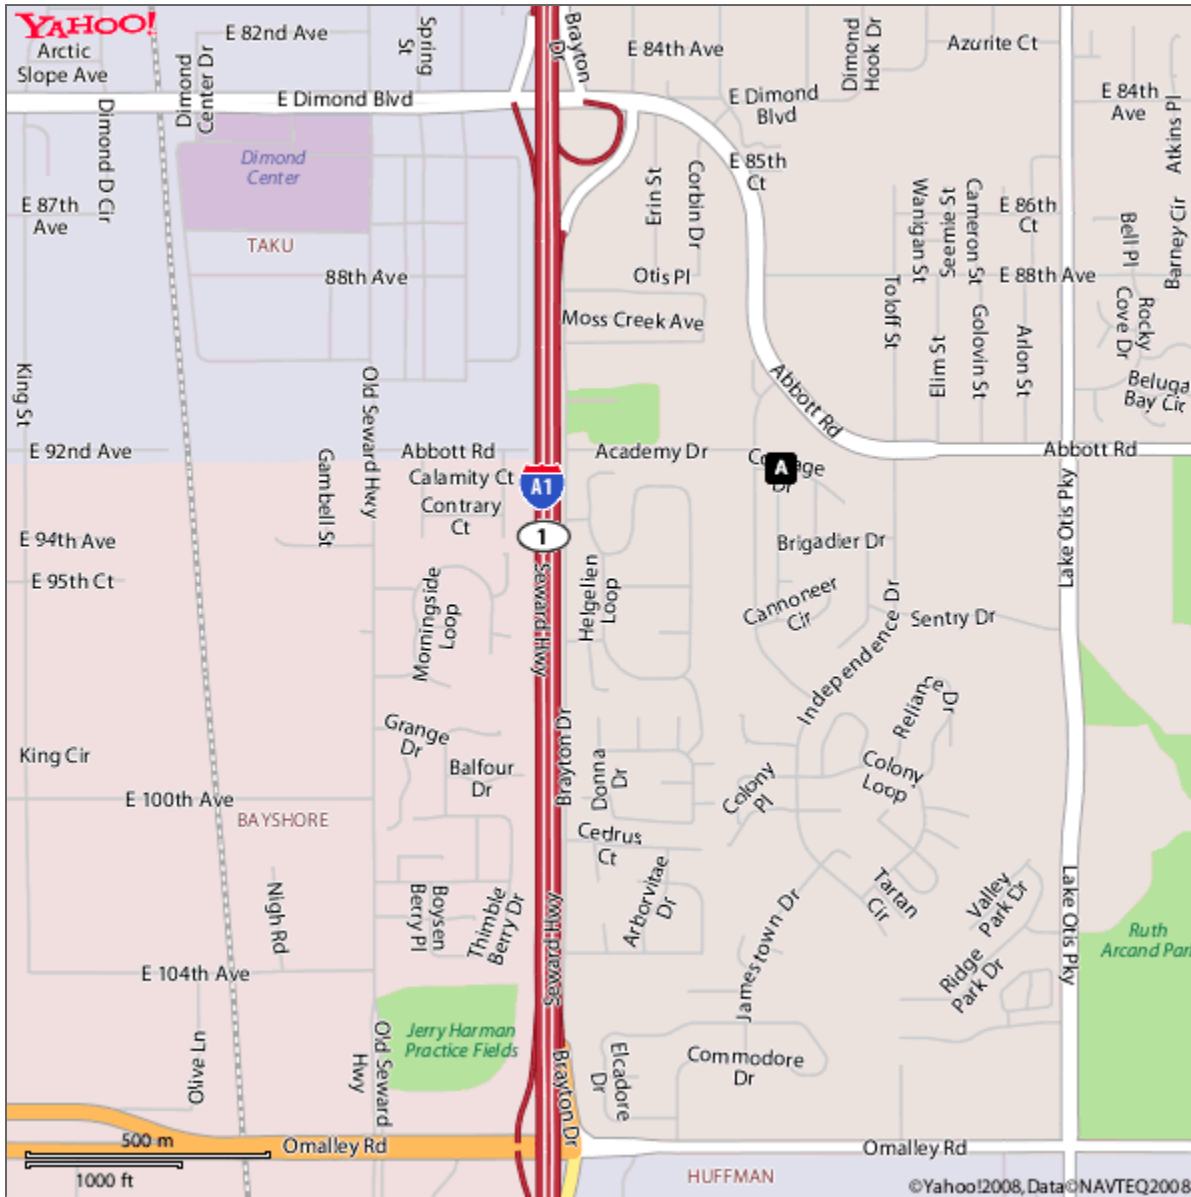

Map of 1931 Courage Dr, Anchorage, AK 99507-5350

When using any driving directions or map, it's a good idea to do a reality check and make sure the road still exists, watch out for construction, and follow all traffic safety precautions. This is only to be used as an aid in planning.